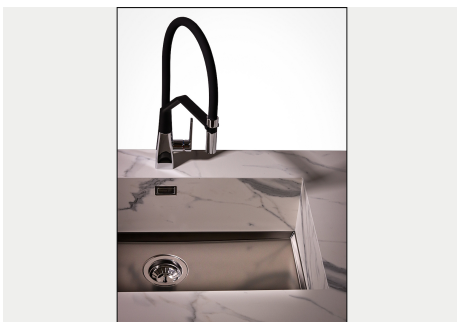

DETTAGLIO PER TROPPO PIENO / OVERFLOW DETAILS

GALLERY